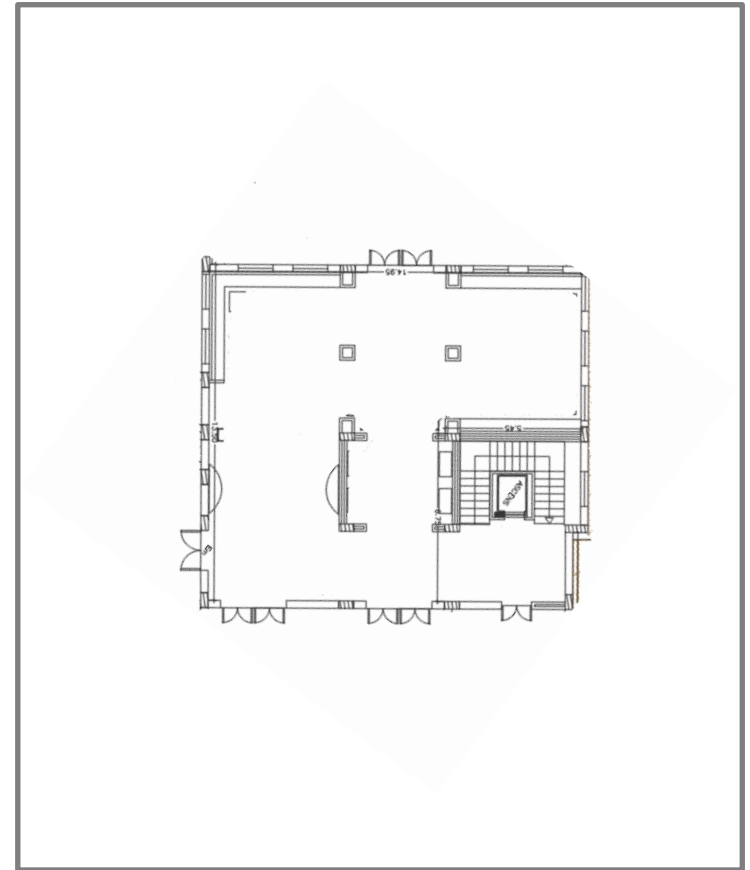

Capacity: 50 seats (theatre)

Measures: W 7,00 m x L 13,50 m x H 2,80 m

Screen: 2,40 X 2,00 m

Projector: 2500 AL (16:9)

Access doors: W 152 cm x H 208 cm

Location: first floor by lift or stairs

Natural light: yes

SQ. M	WIDTH	LENGHT	HEIGHT	THEATRE	CLASSROOM	U-SHAPE	BOARDROOM
80/160	7,00	13,50	2,80	50	35	30	35

NAUSICAA Hall