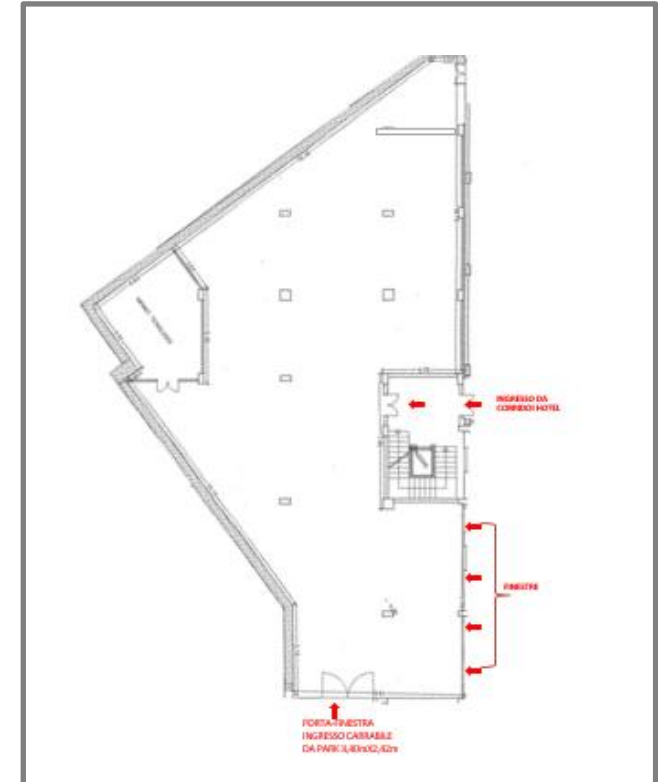

**Capacity:** 180 seats (theatre)

**Measures:** W 12,00 m x L 29,00 m x H 3,10 m

**Screen:** 2,40 X 2,00 m

**Projector:** 2500 AL (16:9)

**Access doors:** L 152 cm x H 208 cm

**Access from outside:** L 340 cm x H 242 cm

**Location:** ground floor

**Natural light:** partly

SQ. M	WIDTH	LENGHT	HEIGHT	THEATRE	CLASSROOM	U-SHAPE	BOARDROOM
380	12,00	29,00	3,10	180	100	50	80