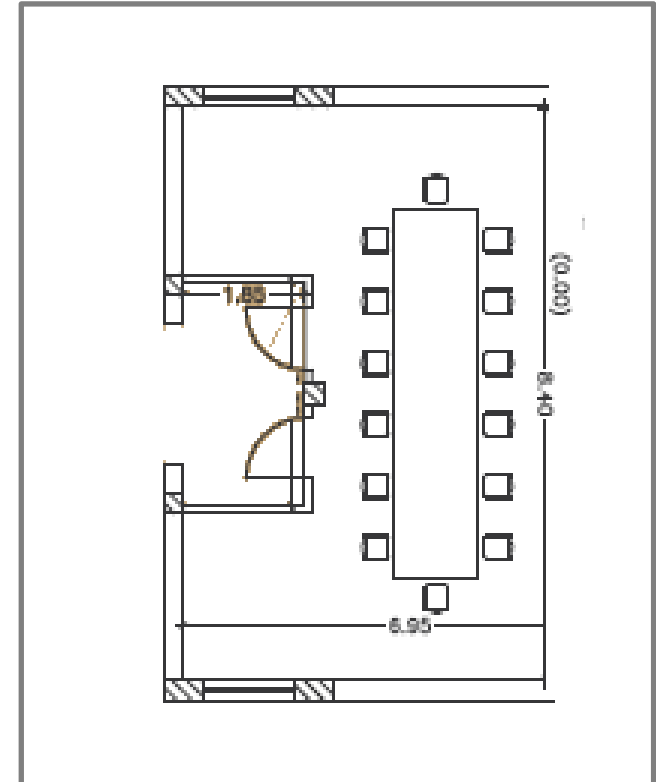

Capacity: 18 seats (boardroom)

Measures: W 7,00 m x L 8,40 m x H 2,80 m

Screen: TV LCD 55'

Access doors: L 90 cm x H 206 cm

Location: first floor by lift or stairs

Natural light: yes

SQ. M	WIDTH	LENGHT	HEIGHT	THEATRE	CLASSROOM	U-SHAPE	BOARDROOM
50	7,00	8,40	2,80	N/A	N/A	N/A	18

Meeting Room TELEMACO